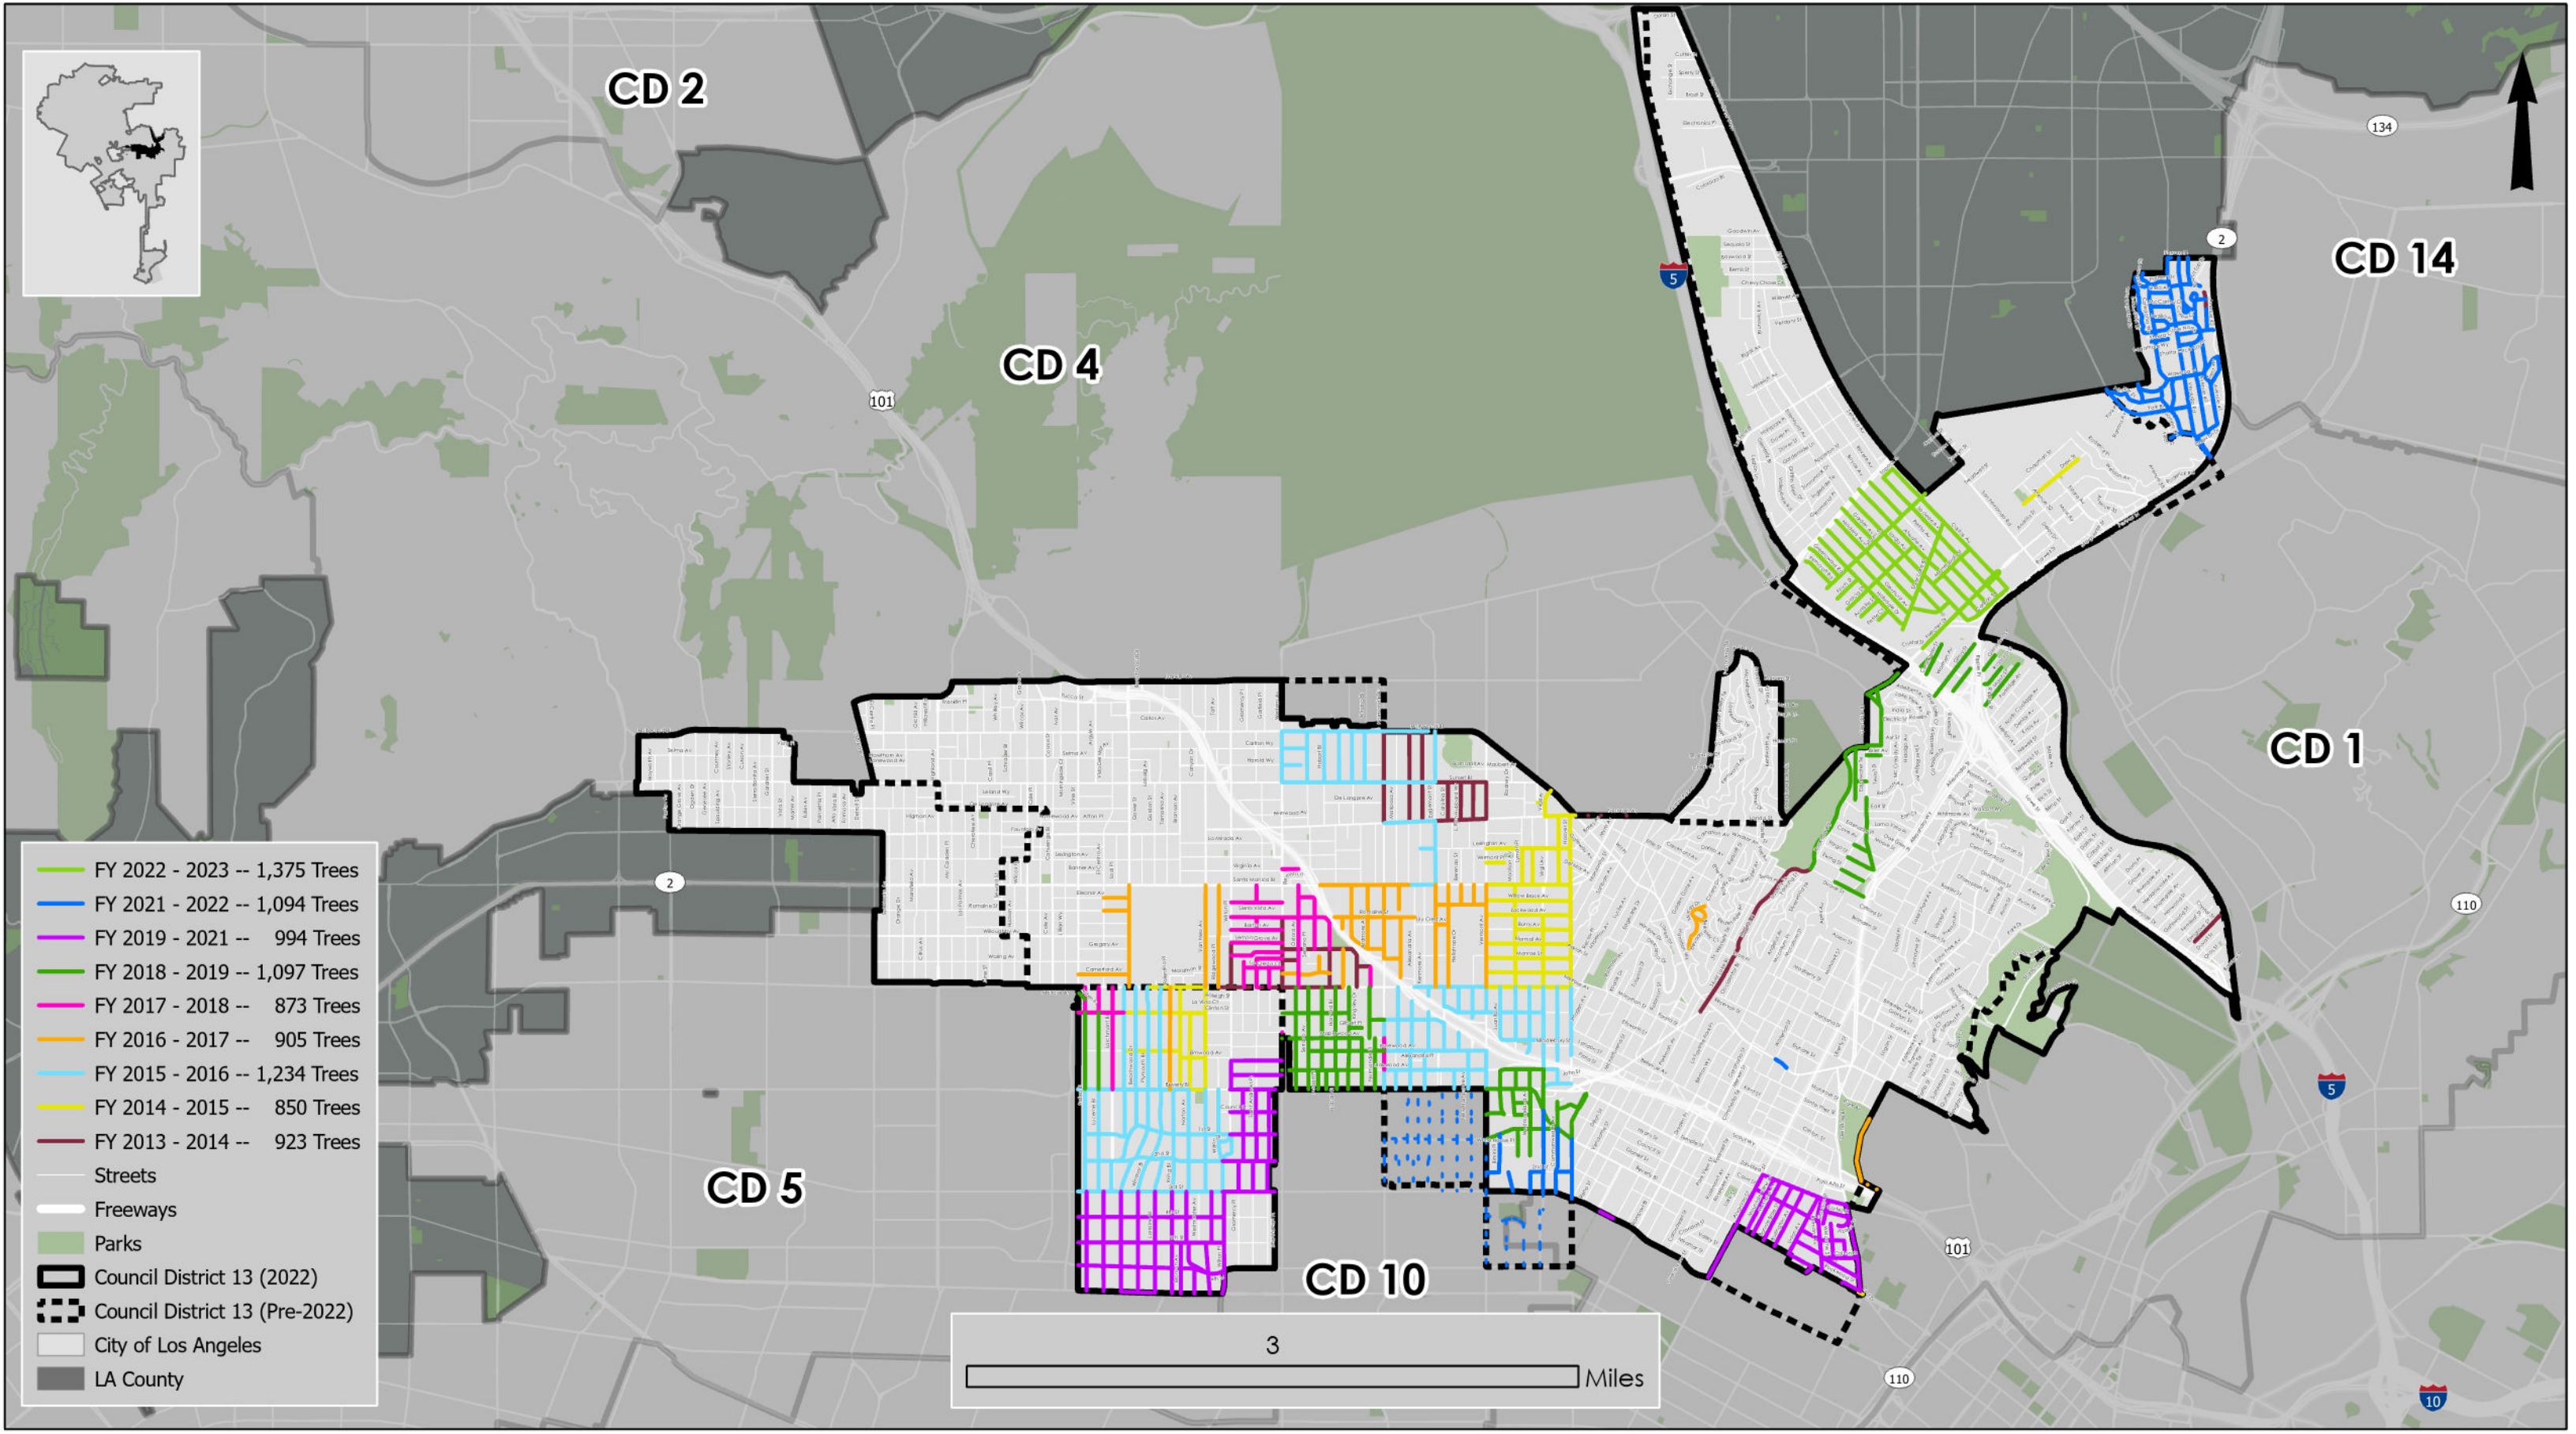

# Tree Trimming Council District 13

- FY 2022 - 2023 -- 1,375 Trees
- FY 2021 - 2022 -- 1,094 Trees
- FY 2019 - 2021 -- 994 Trees
- FY 2018 - 2019 -- 1,097 Trees
- FY 2017 - 2018 -- 873 Trees
- FY 2016 - 2017 -- 905 Trees
- FY 2015 - 2016 -- 1,234 Trees
- FY 2014 - 2015 -- 850 Trees
- FY 2013 - 2014 -- 923 Trees
- Streets
- Freeways
- Parks
- Council District 13 (2022)
- Council District 13 (Pre-2022)
- City of Los Angeles
- LA County

3 Miles